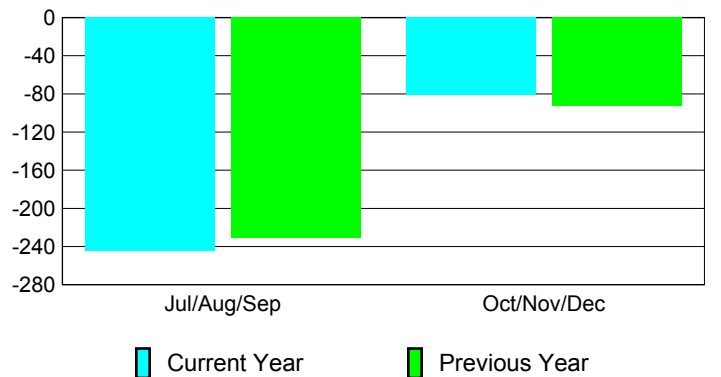

Comparison of Membership Gain/Loss

Current Year Compared to the Previous Year