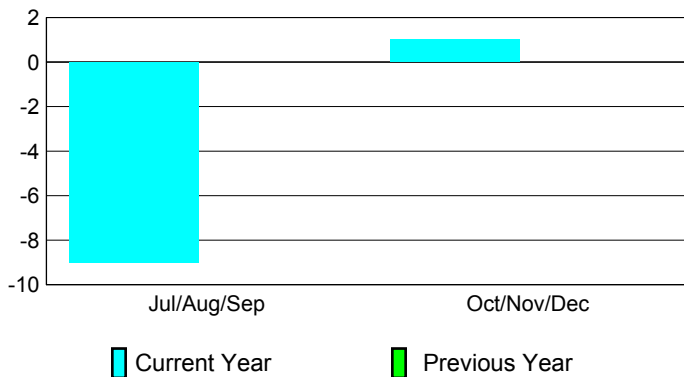

2010-2011 GMT Reports for District (or Undistricted) **District 354 A**

GMT: KWANG-SOO JANG

Location: REPUBLIC OF KOREA

GMT CA: 5

CLUBS

Club Results
2010-2011

Clubs
2009-2010

Month	New Club Goal	Actual New Clubs	Actual Dropped Clubs	Gain/ Loss of Clubs	Gain/ Loss of Clubs
Jul/Aug/Sep	1	0	-9	-9	0
Oct/Nov/Dec	2	2	-1	1	0
Totals	3	2	-10	-8	0

Club Results 2010-2011

Goal, New, Dropped, Gain/Loss

Comparison of Club Gain/Loss

Current Year Compared to the Previous Year

YTD Status Quo Clubs 2010-2011

Status Quo Clubs Compared to Status Quo Members

MEMBERSHIP