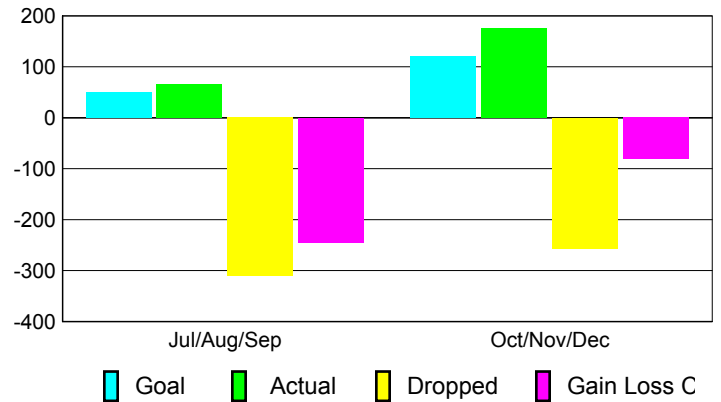

Membership Results 2010-2011

Goal, New, Dropped, Gain/Loss