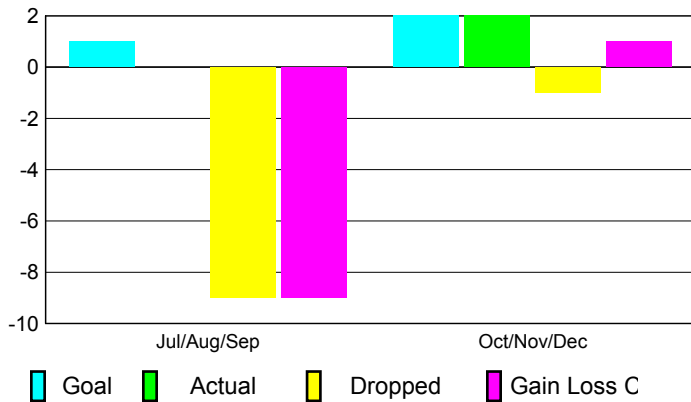

2010-2011 GMT Reports for District (or Undistricted) **District 354 A**

GMT: KWANG-SOO JANG

Location: REPUBLIC OF KOREA

GMT CA: 5

CLUBS

Club Results
2010-2011

Clubs
2009-2010

Month	New Club Goal	Actual New Clubs	Actual Dropped Clubs	Gain/ Loss of Clubs	Gain/ Loss of Clubs
Jul/Aug/Sep	1	0	-9	-9	0
Oct/Nov/Dec	2	2	-1	1	0
Totals	3	2	-10	-8	0

Club Results 2010-2011

Goal, New, Dropped, Gain/Loss

Comparison of Club Gain/Loss

Current Year Compared to the Previous Year

YTD Status Quo Clubs 2010-2011

Status Quo Clubs Compared to Status Quo Members

MEMBERSHIP